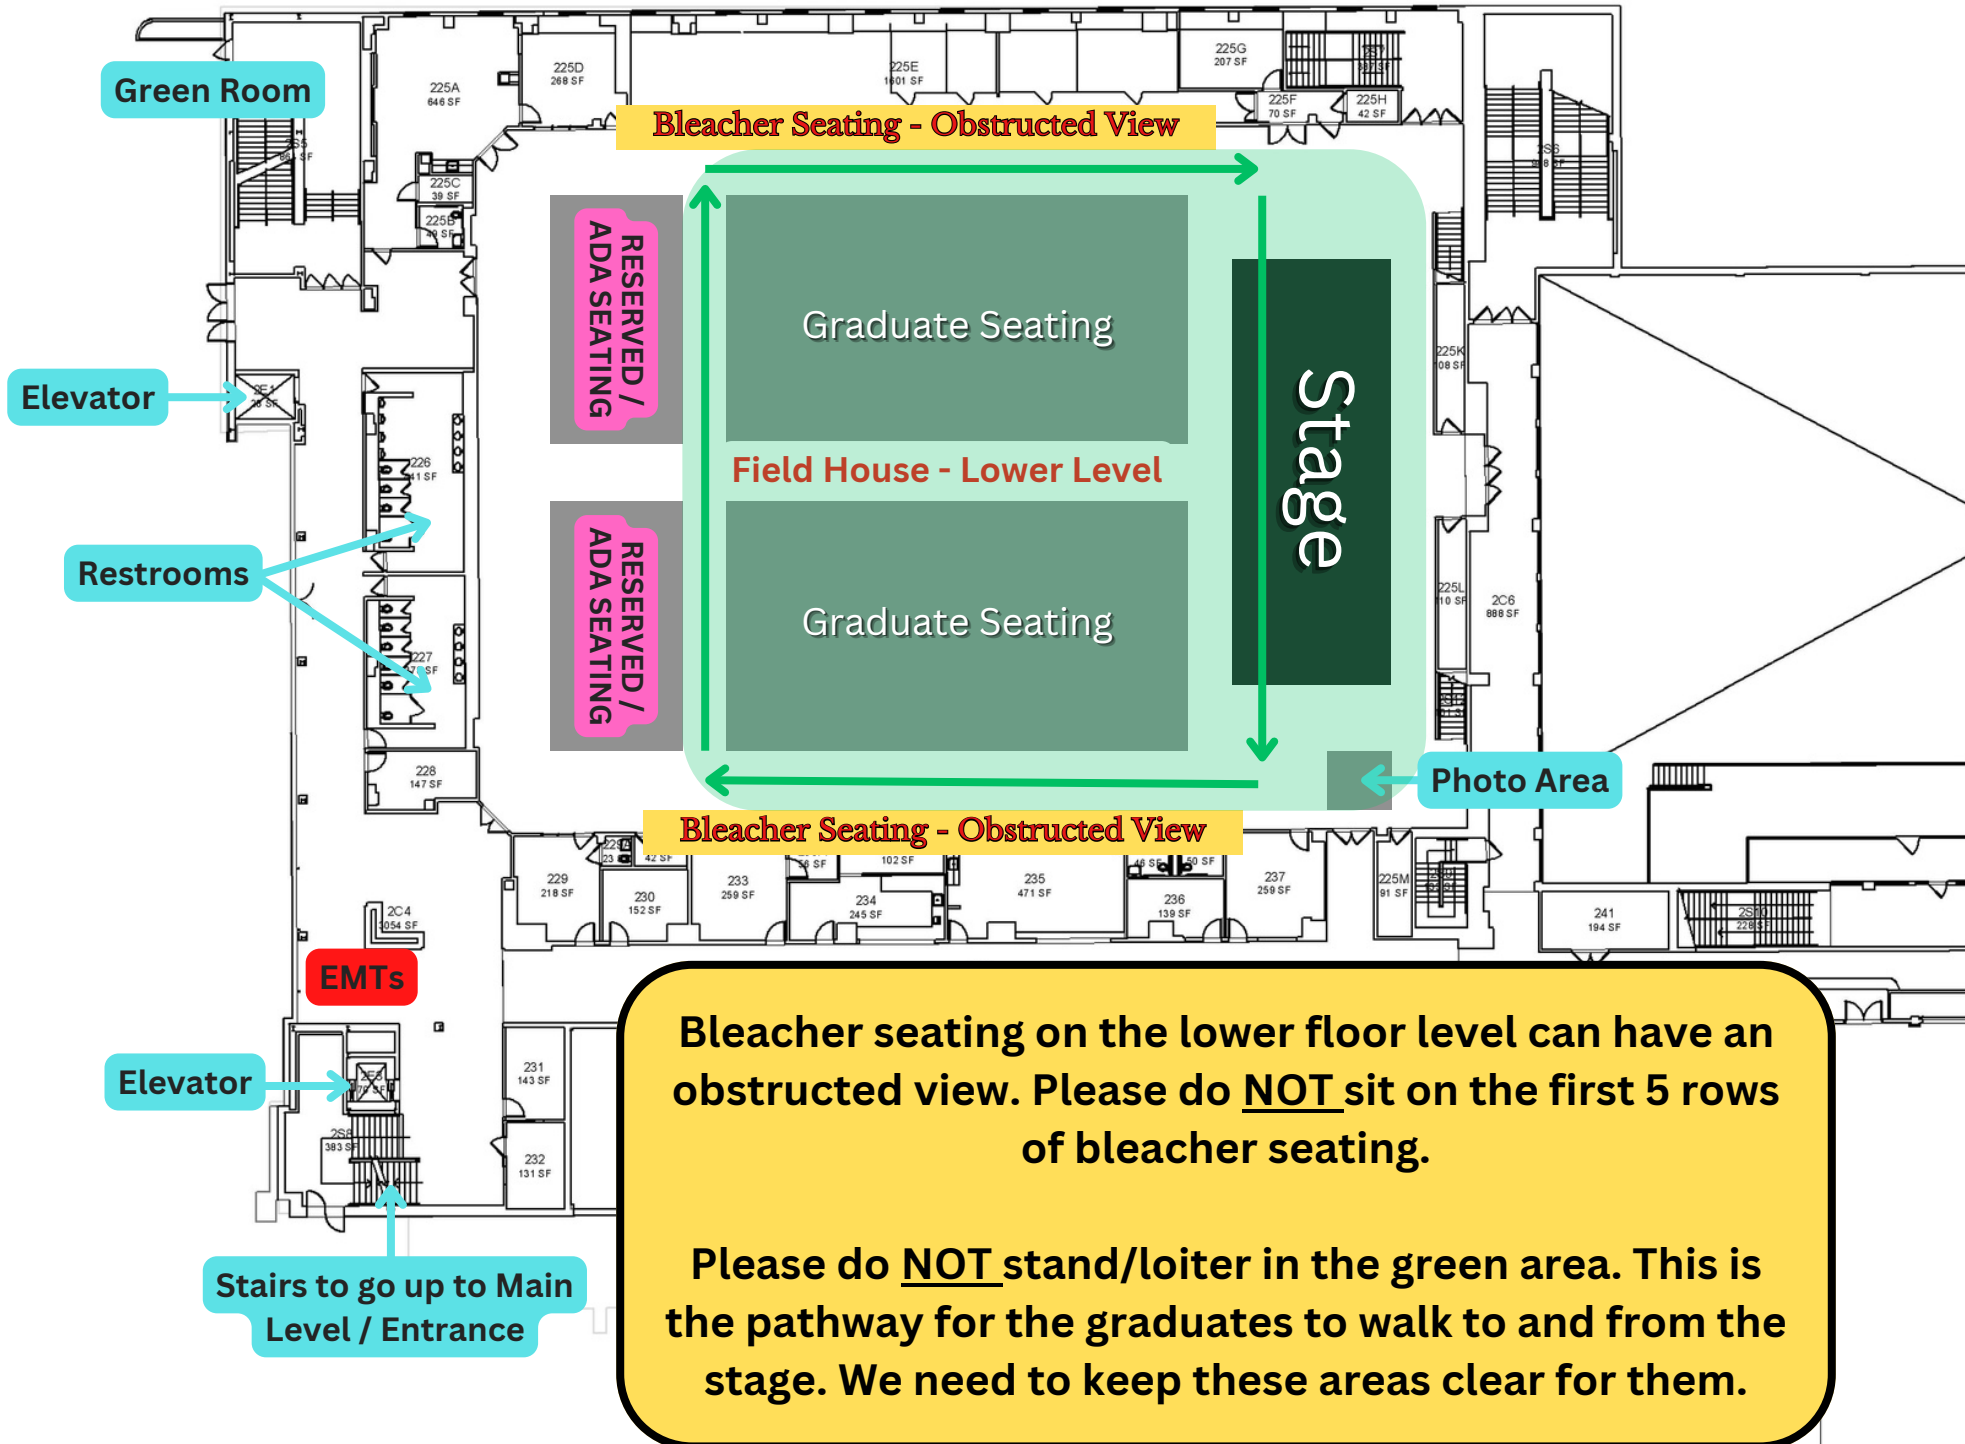

Athletic Complex - Main (Upper) Level

Best View Recommendation:
Stay on the main level as the entrance. The upper level (which is the main level) has the best views for seeing your graduate and taking photos of your graduate.

Elevator

Elevator

Stairs to go down to Lower Level (ADA/VIP/Bleacher Seats)

Entrance to Upper Level Seating

Restrooms

Graduates Go Left to Sumer's Gym

Main Entrance for Guests

BEST VIEWS

BEST VIEWS

VIP/ADA

Graduate Seating

VIP/ADA

Graduate Seating

Stage

Field House - Lower Level

Athletic Complex - Lower Level

Bleacher seating on the lower floor level can have an obstructed view. Please do NOT sit on the first 5 rows of bleacher seating.

Please do NOT stand/loiter in the green area. This is the pathway for the graduates to walk to and from the stage. We need to keep these areas clear for them.