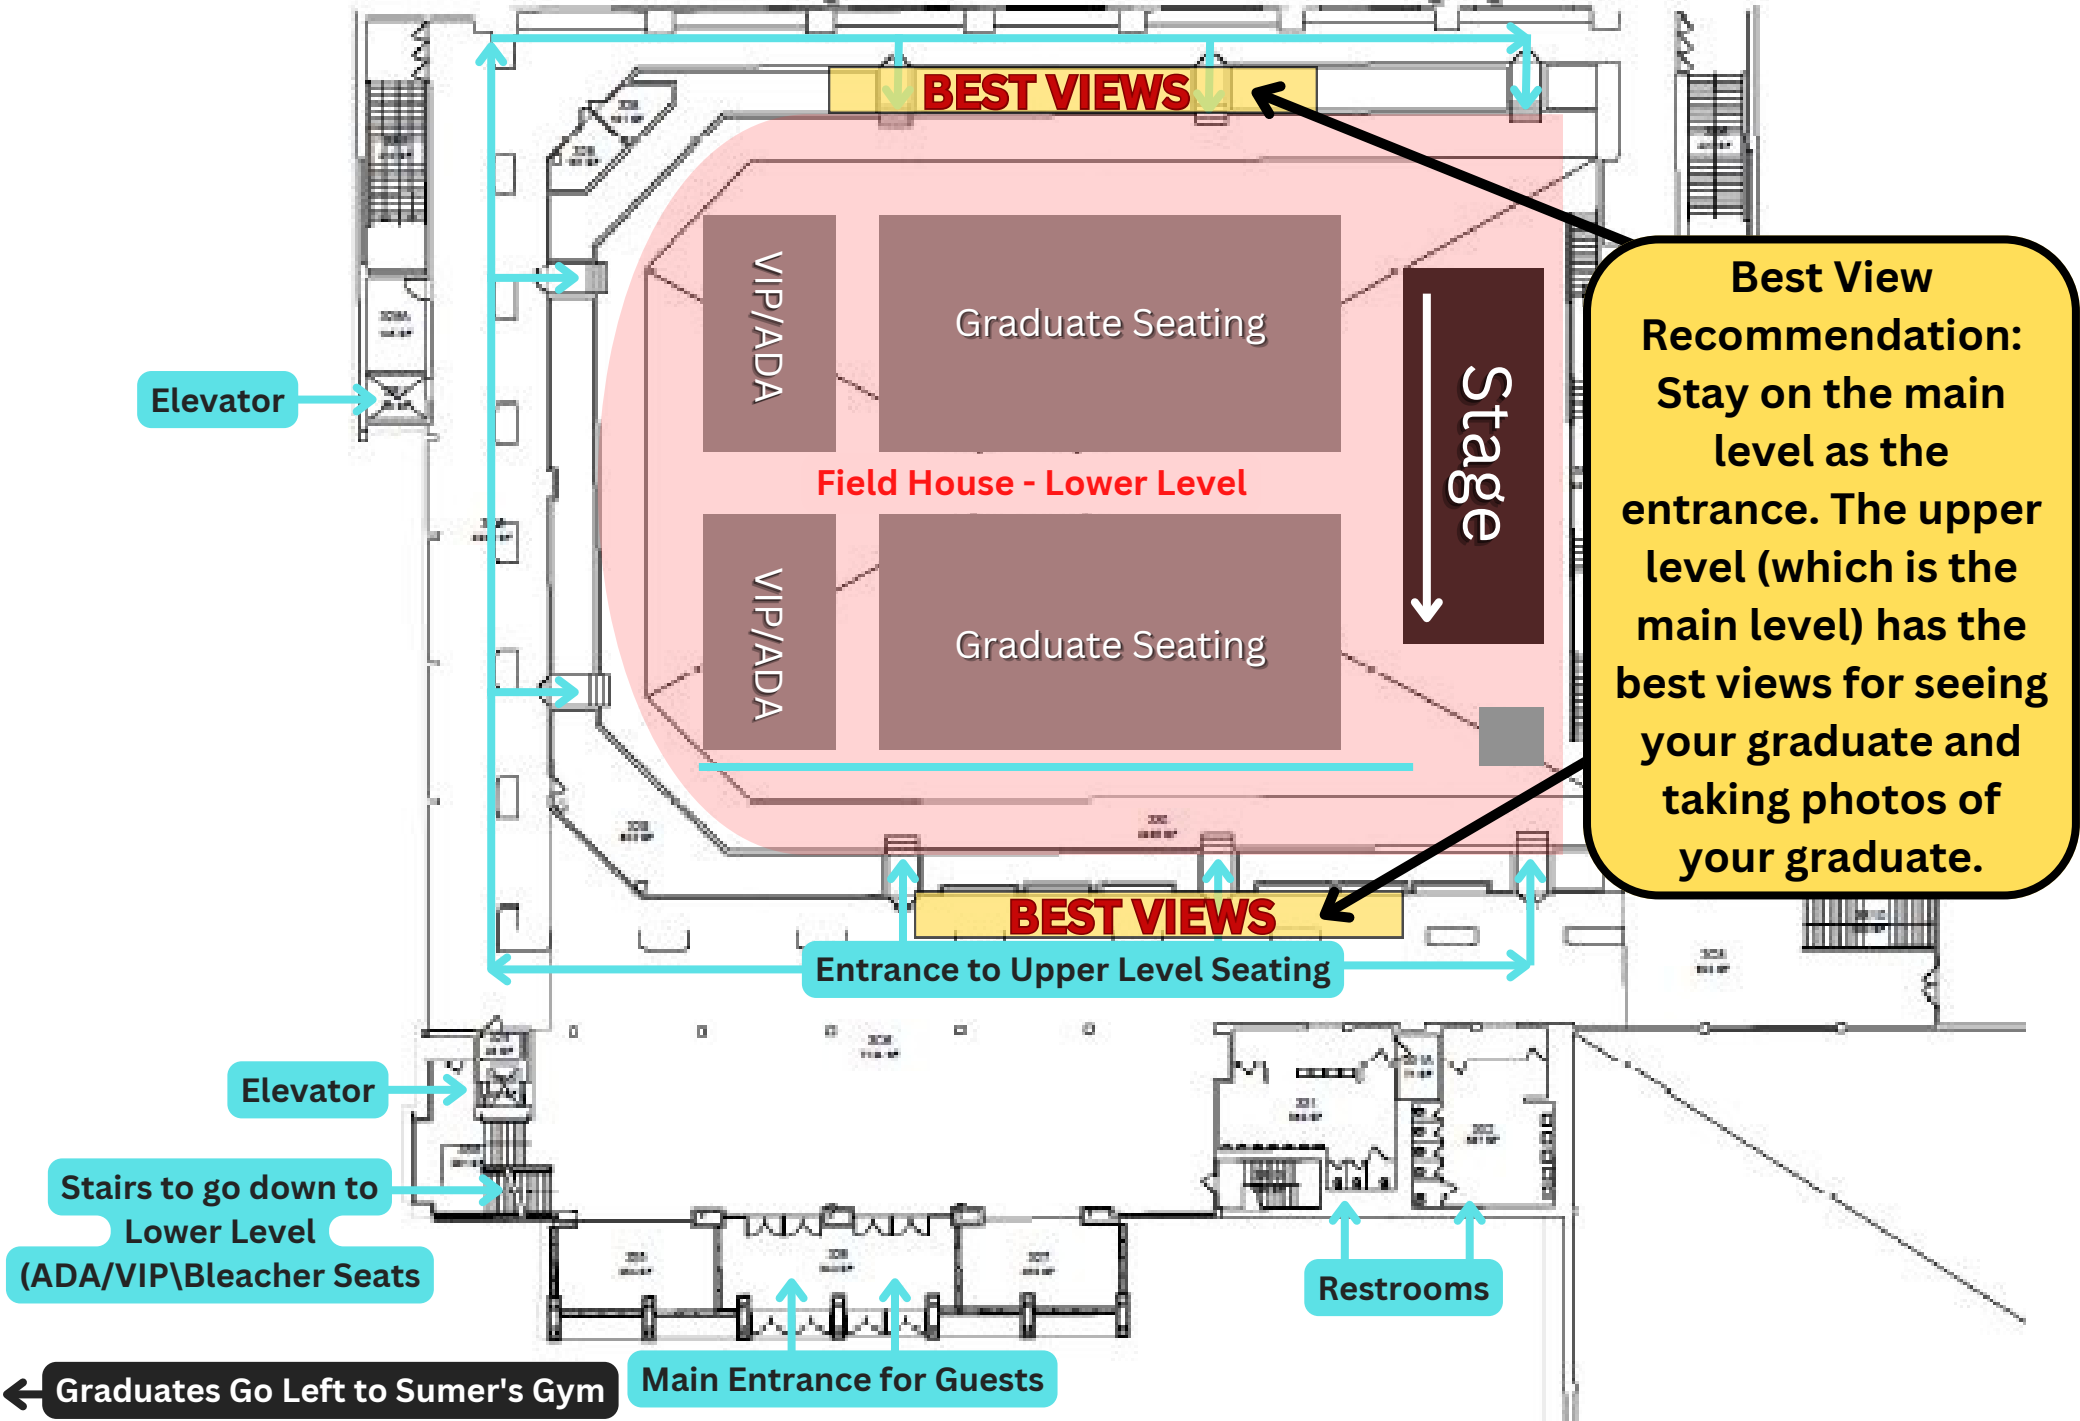

Athletic Complex - Main (Upper) Level

Best View Recommendation:
Stay on the main level as the entrance. The upper level (which is the main level) has the best views for seeing your graduate and taking photos of your graduate.

Elevator

Elevator

Stairs to go down to Lower Level (ADA/VIP/Bleacher Seats)

Entrance to Upper Level Seating

Restrooms

Graduates Go Left to Sumer's Gym

Main Entrance for Guests

BEST VIEWS

BEST VIEWS

VIP/ADA

Graduate Seating

VIP/ADA

Graduate Seating

Stage

Field House - Lower Level

Athletic Complex - Lower Level

Bleacher seating on the lower floor level can have an obstructed view. Please do NOT sit on the first 5 rows of bleacher seating.

Please do NOT stand/loiter in the green area. This is the pathway for the graduates to walk to and from the stage. We need to keep these areas clear for them.